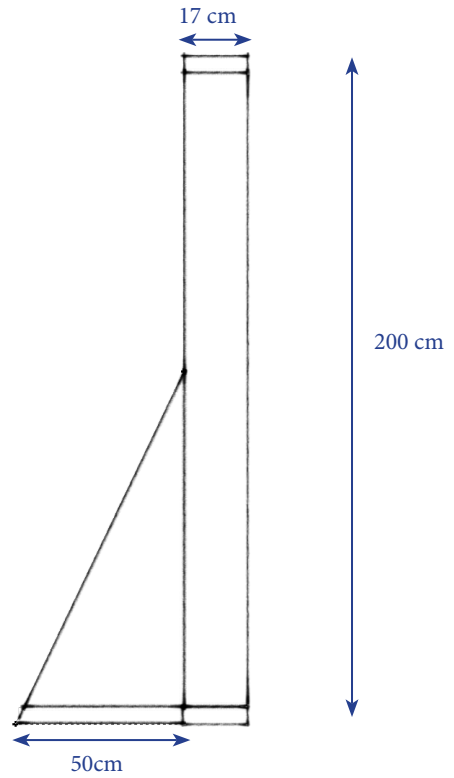

TACTIM (2008)

DANCE INTERACTIVE INSTALLATION

PLAN

PROFILE

TOP VIEW

Contact
mail : gb@lacri.net
mob : +33 (0) 769 547 193