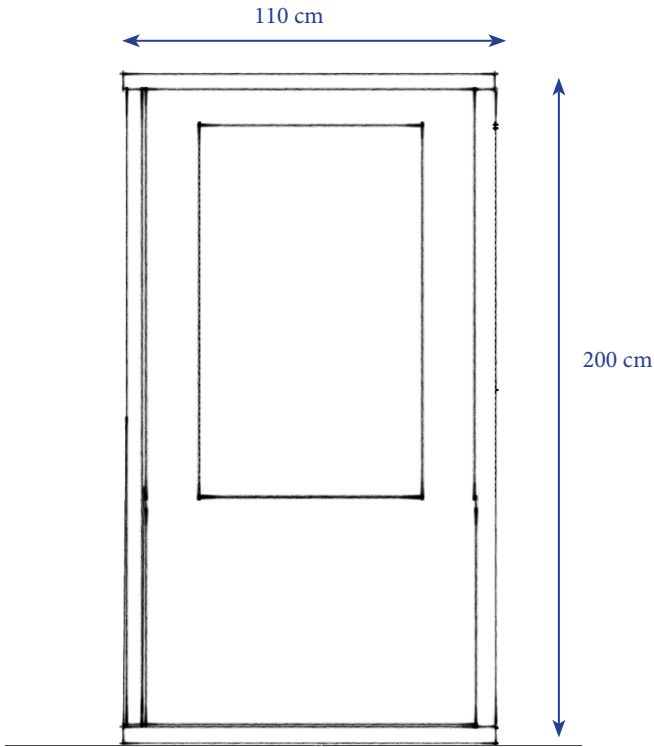

TACTIM (2008)

DANCE INTERACTIVE INSTALLATION

PLAN

FACE