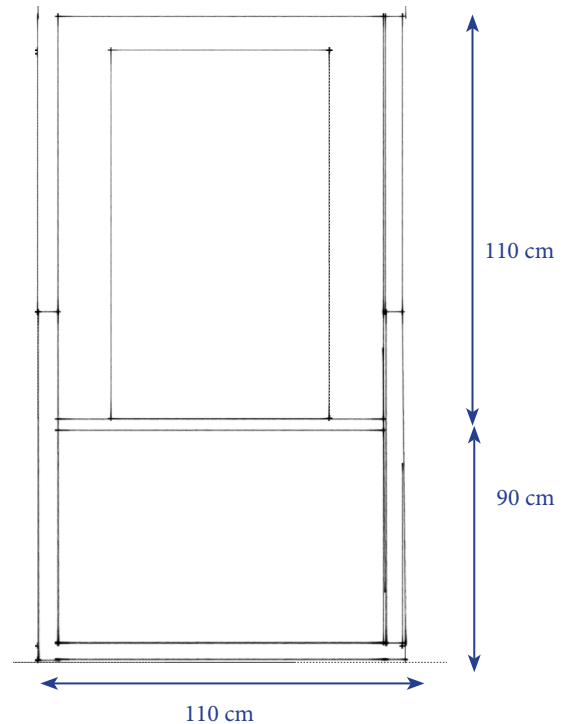

BACK VIEW

Contact
mail : gb@lacri.net
mob : +33 (0) 769 547 193