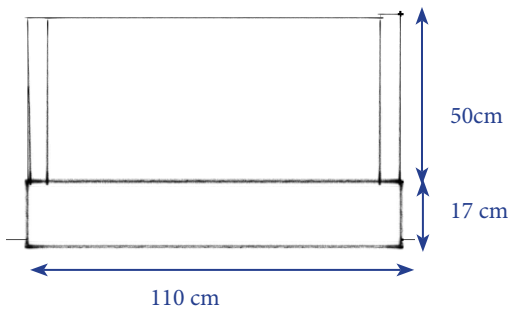

1 day installation

Contact
mail : gb@lacri.net
mob : +33 (0) 07 69 54 71 93

TACTIM (2008)

DANCE INTERACTIVE INSTALLATION

PLAN

FACE

PROFILE

TOP VIEW