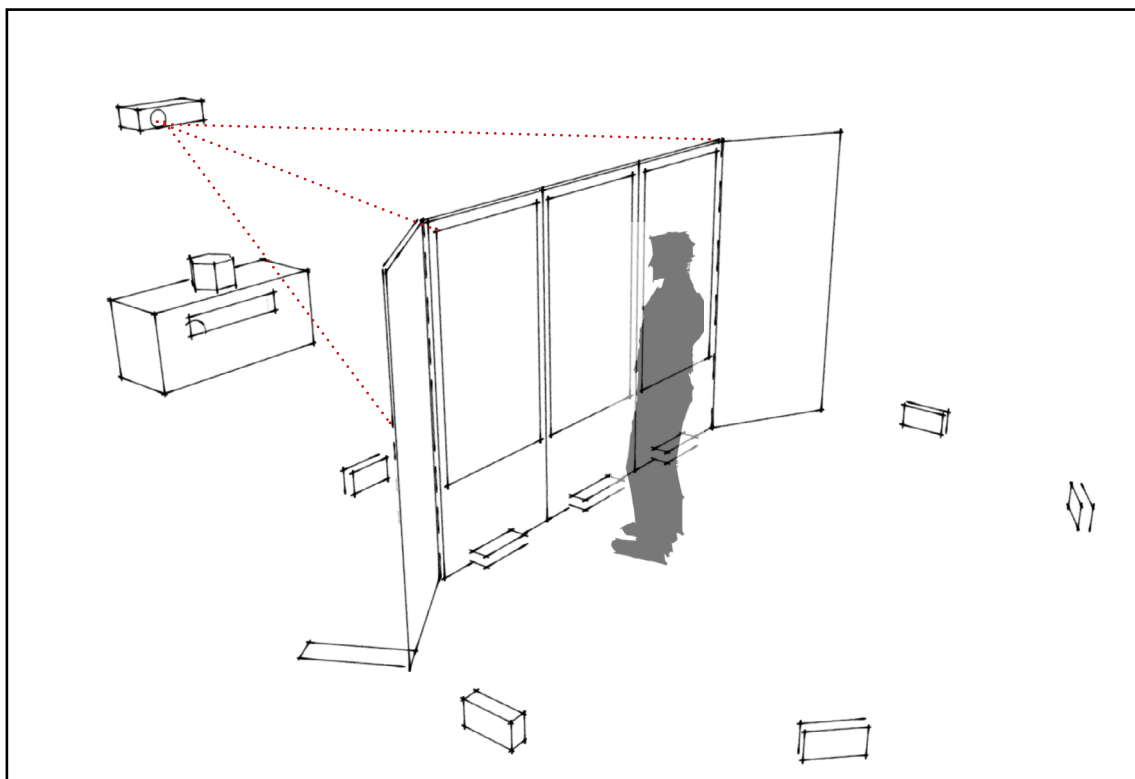

Requirement :

- space 5, 10m X 10m
- 1 mac mini
- 6 audio speakers + sound amplidier 6 channel + subwoofer
- 1 video projector full HD with 4000 et 5000 lumens, short focale + stand
- 1 control screen 24 inch+ mousse + keyboard
- 1 HDMI câble 10 meter
- 1 furniture for security of the computers equipment

TOP VIEW

Contact
+33 (0)7 69 54 71 93
gb@lacri.net

PLAN ANIMO#1 nobiscum FRONT VIEW

Contact
+33 (0)7 69 54 71 93
gb@lacri.net

PLAN ANIMO#1 nobiscum LEFT PROFILE

Contact
+33 (0)7 69 54 71 93
gb@lacri.net

PLAN ANIMO#1 nobiscum PERSPECTIVE