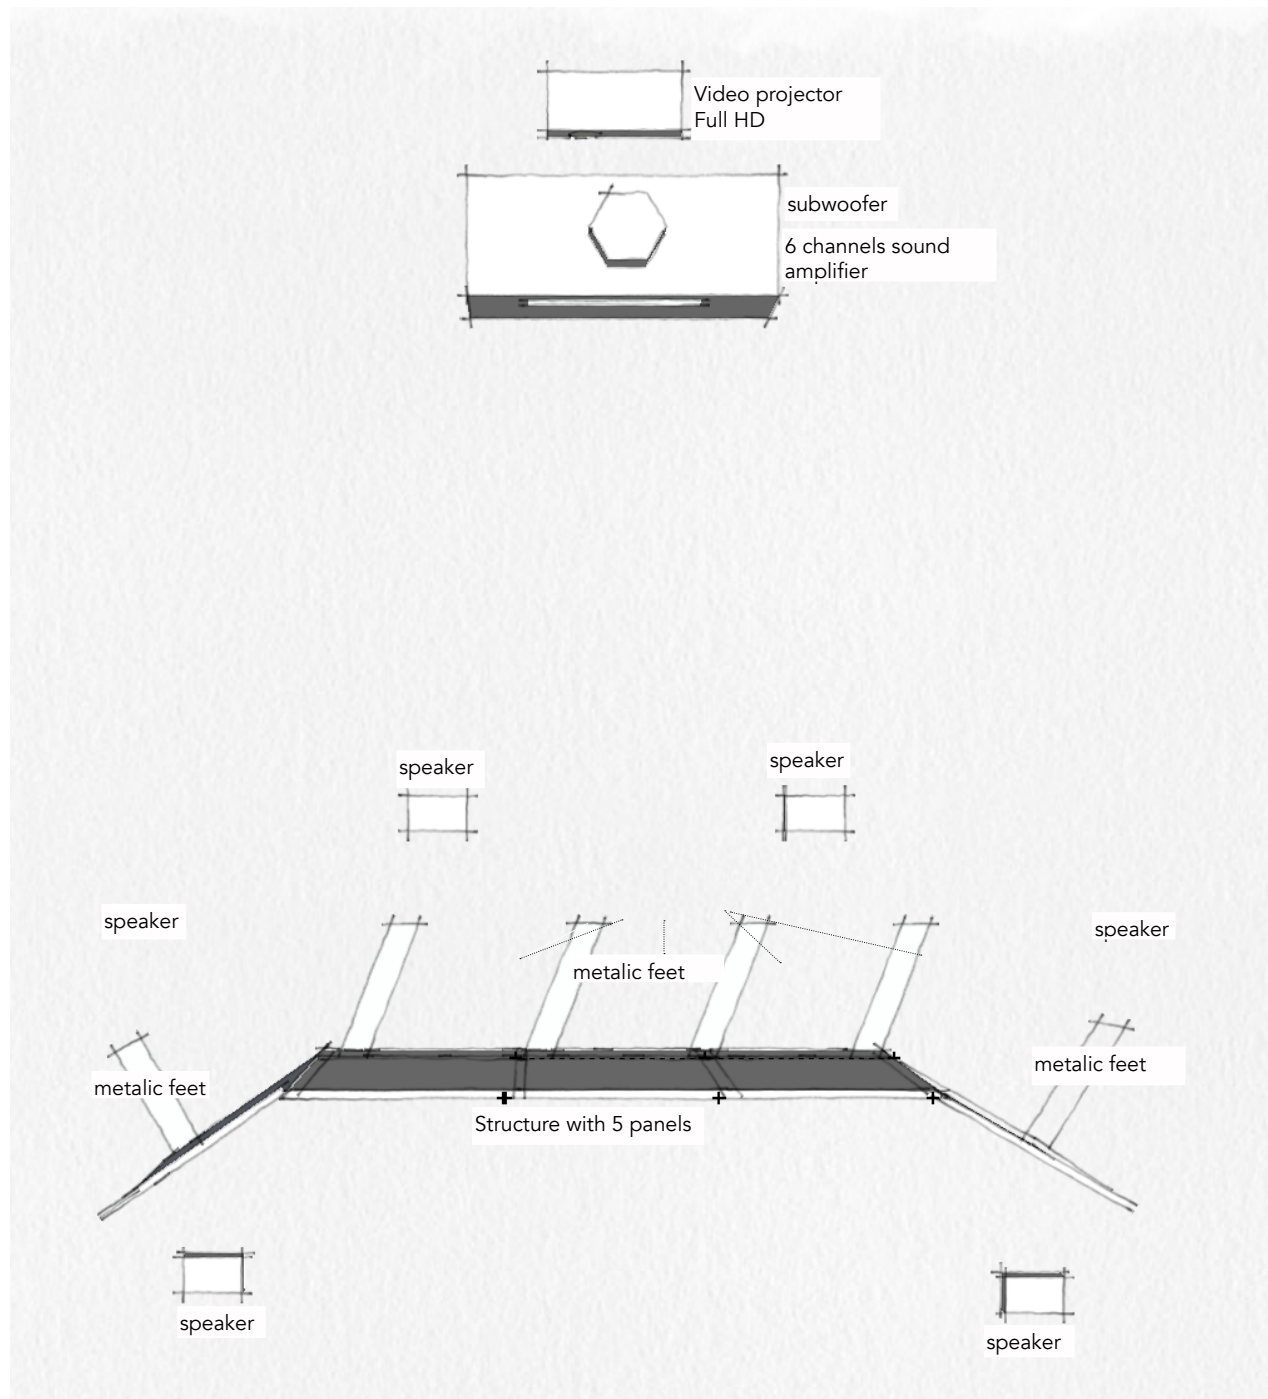

Installation :

The artist and the ingeneer need two full days to install A#1-nobiscum

Exhibition :

1 mediator is nedded during the exhibition.

Contact
+33 (0)7 69 54 71 93
gb@lacri.net

PLAN

ANIMO#1 nobiscum