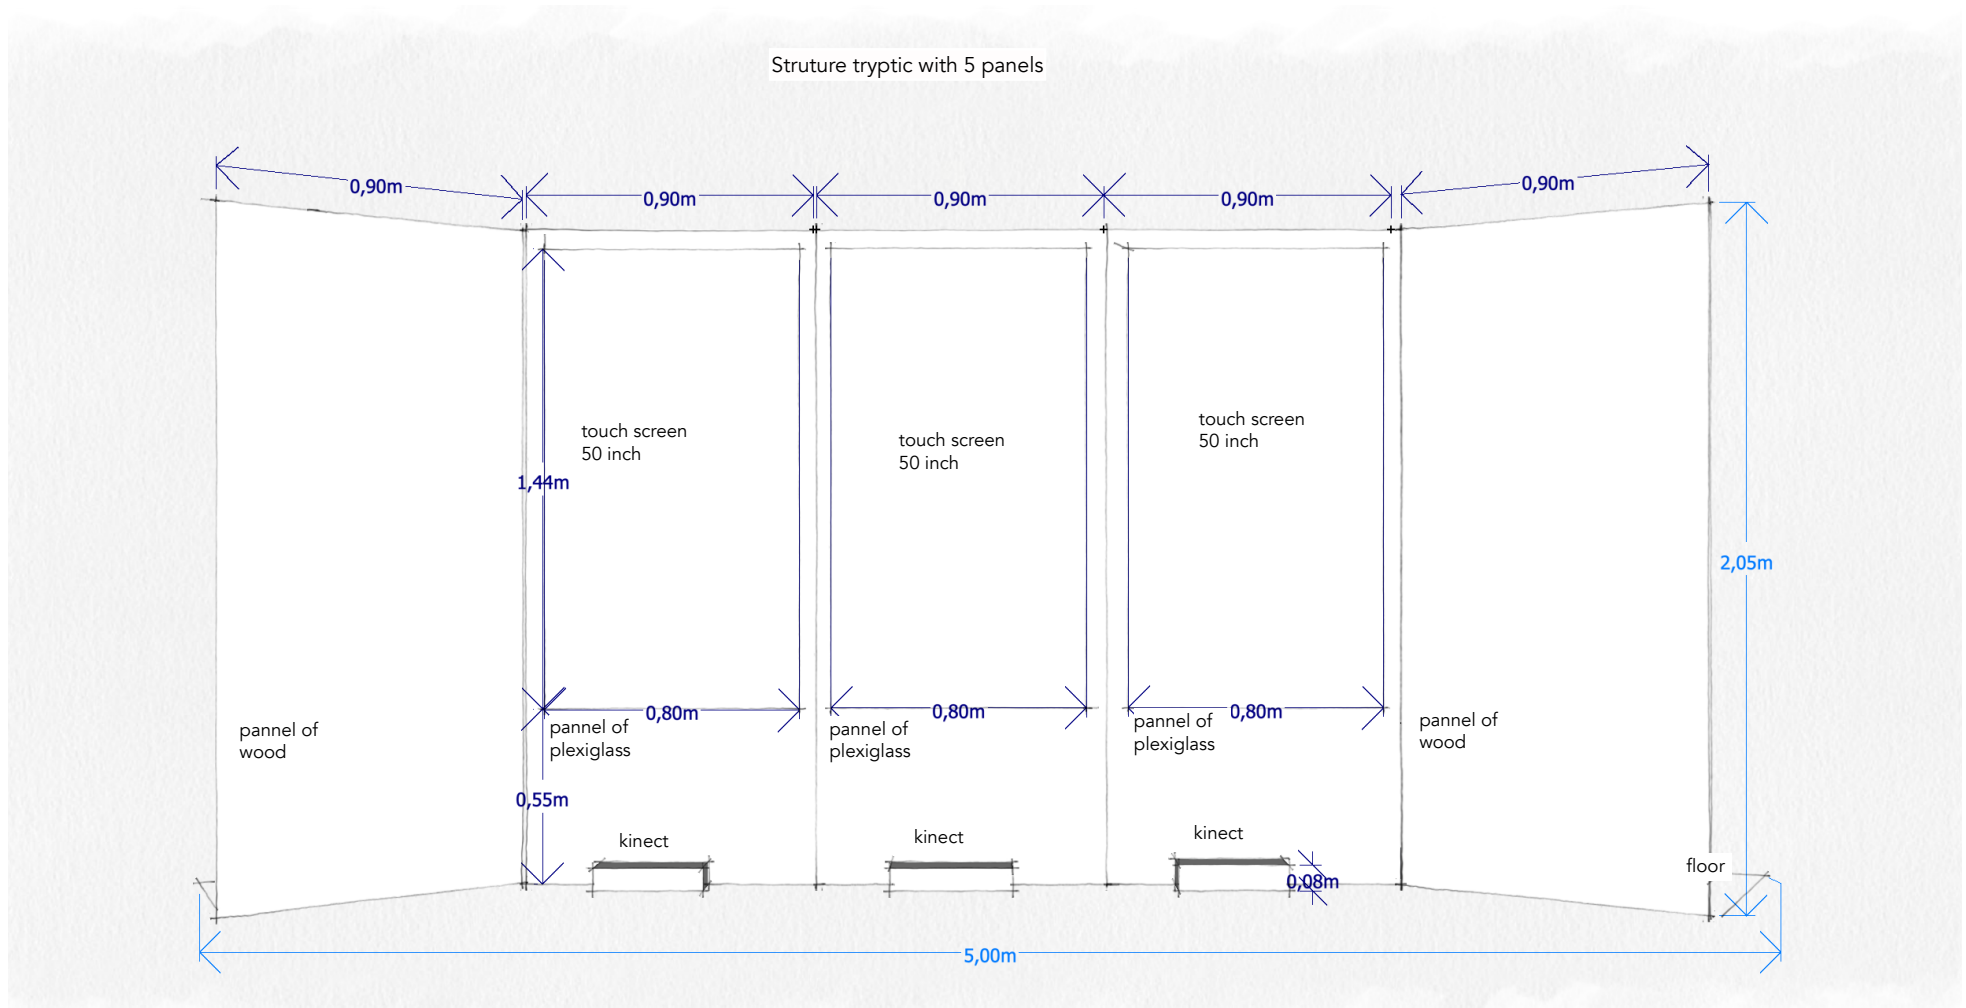

Contact
+33 (0)7 69 54 71 93
gb@lacri.net

PLAN ANIMO#1 nobiscum FRONT VIEW